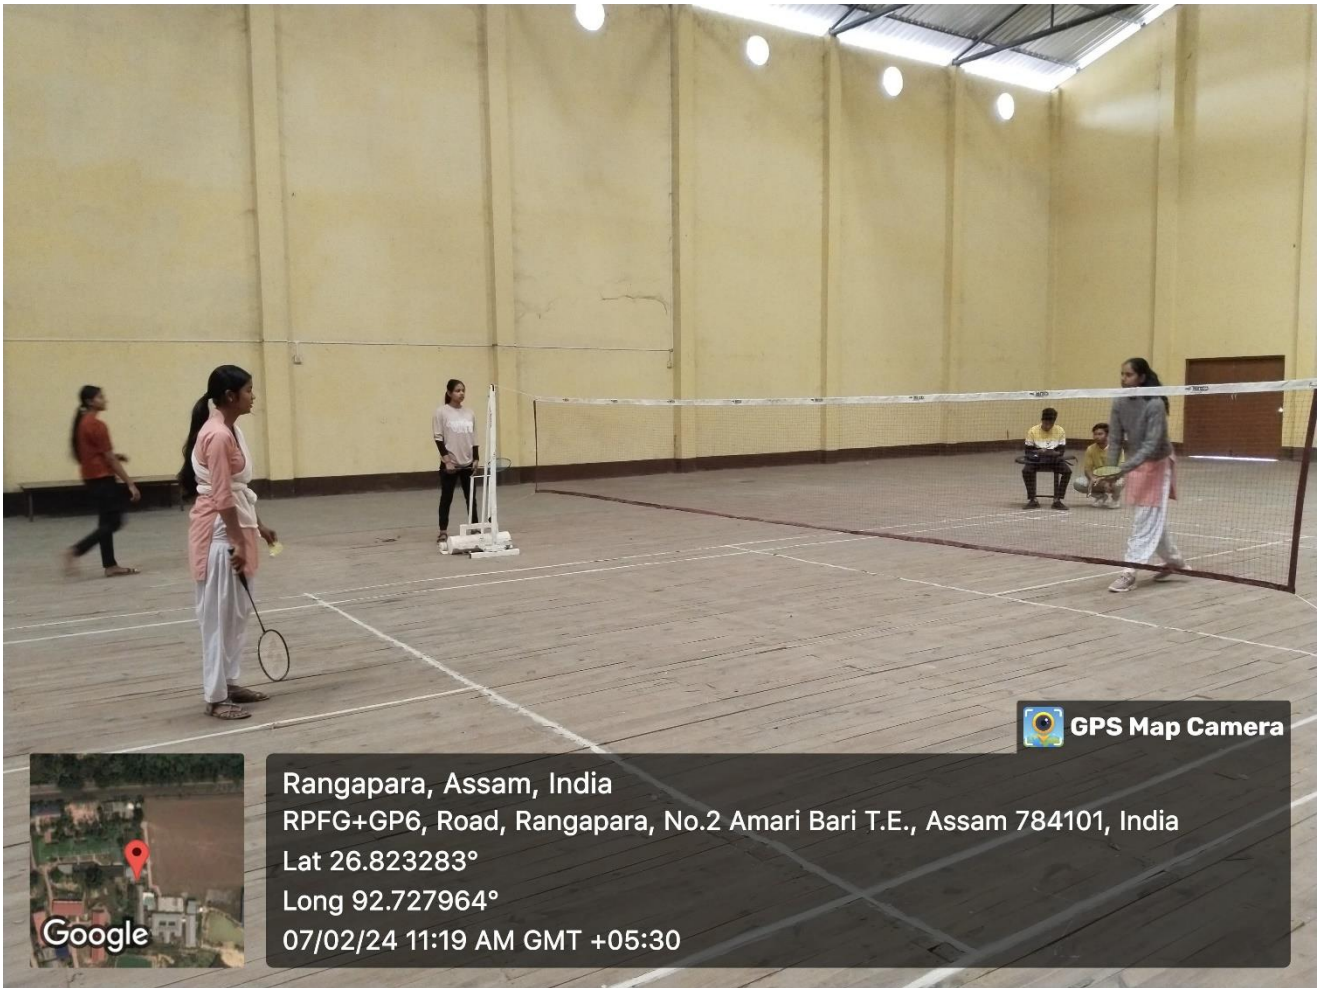

GPS Map Camera

Rangapara, Assam, India
RPG+GP6, Road, Rangapara, No.2 Amari Bari T.E., Assam 784101, India
Lat 26.823283°
Long 92.727964°
07/02/24 11:19 AM GMT +05:30