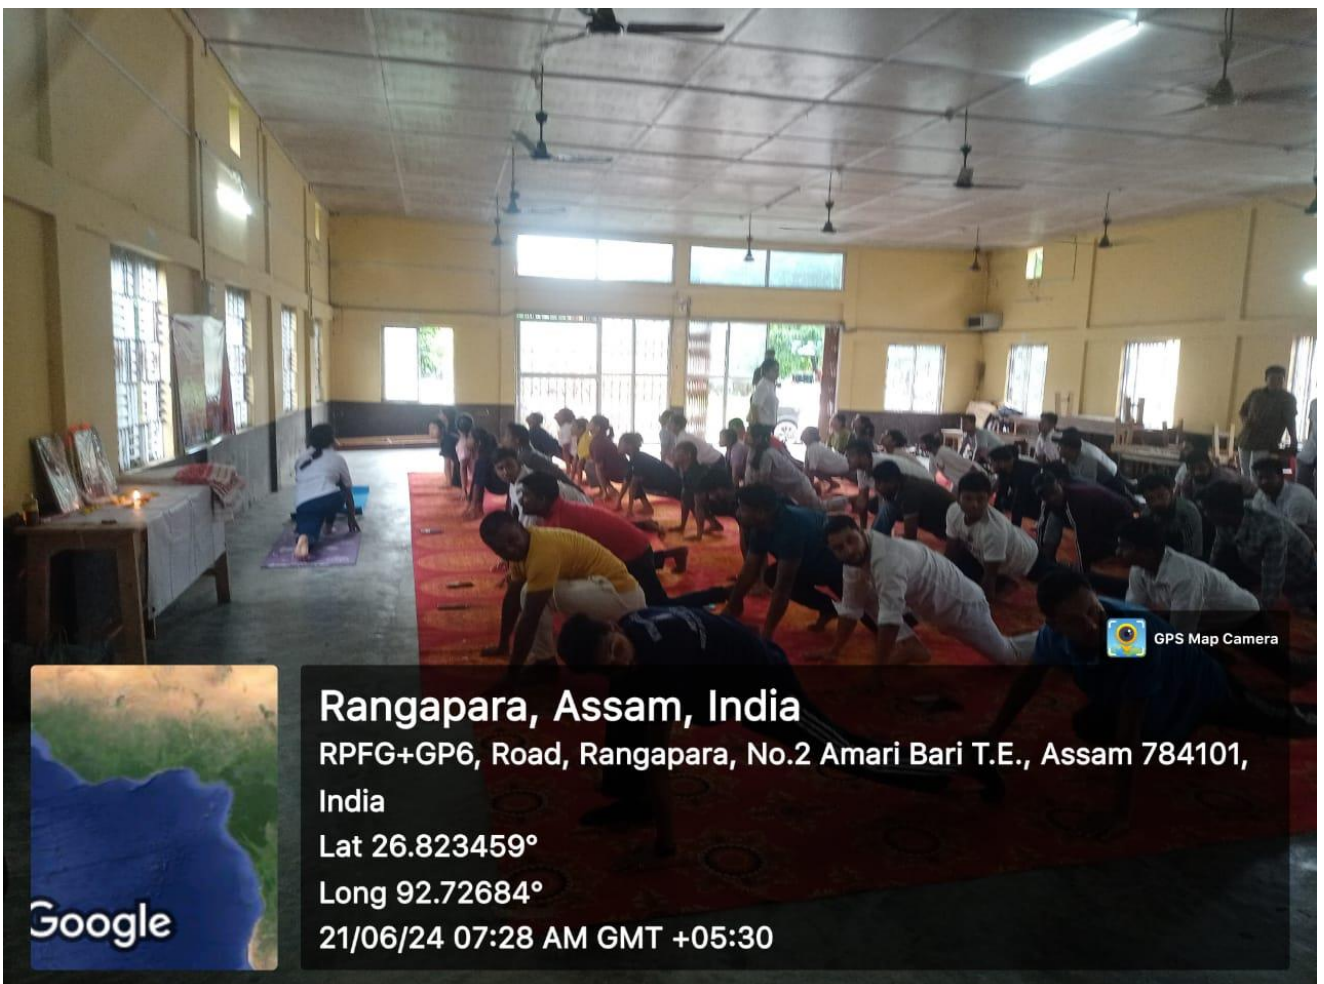

Yoga Facilities

Rangapara, Assam, India

RPF6+GP6, Road, Rangapara, No.2 Amari Bari T.E., Assam 784101, India

Lat 26.823459°

Long 92.72684°

21/06/24 07:28 AM GMT +05:30