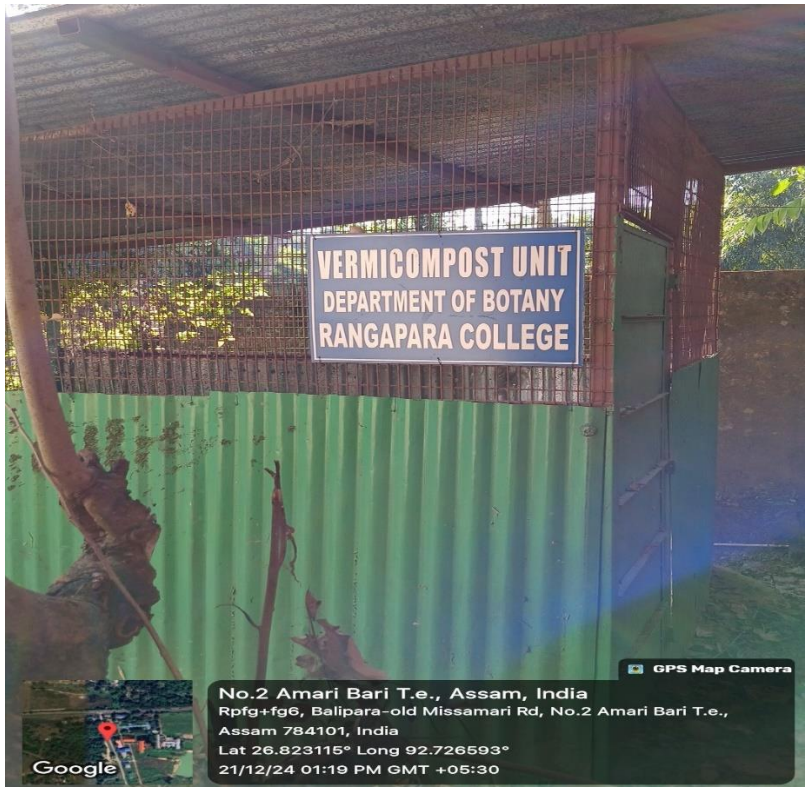

Vermi-Compost Plant